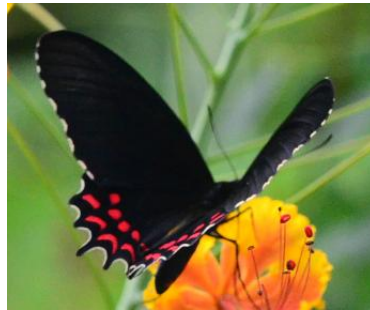

## Costa Rica Butterflies

Costa Rica has more butterfly species (1,200+) than birds (900+) due to its warm climate and diverse plant life. Below are butterflies seen during trips in 2016 and 2017 photographed by Dennis Deck, Dan van den Broek, Liam O'Brien, Dennis Paulson, Buck Snelson, Georges Kleinbaum, Karen Kearney, and Linda LaPan. Species identification from our photos was based primarily on *Butterflies of Mexico and Central America* by Glassberg (2007) plus online sources in difficult cases but errors are possible.

### Swallowtails

**Polydamas Swallowtail** (*Battus polydamas*)

**Montezuma's Cattleheart** (*Parides montezuma*)

**Giant Swallowtail** (*Papilio cresphontes*)

**Green-celled Cattleheart** (*Parides childrenae*)

**Variable Cattleheart** (*Parides erithalion*)

**Ruby-spotted Swallowtail** (*Heraclides anchisiades*)

**Transandean Cattleheart** (*Parides iphidamas*)

**Pink-spotted Cattleheart** (*Parides photinus*)